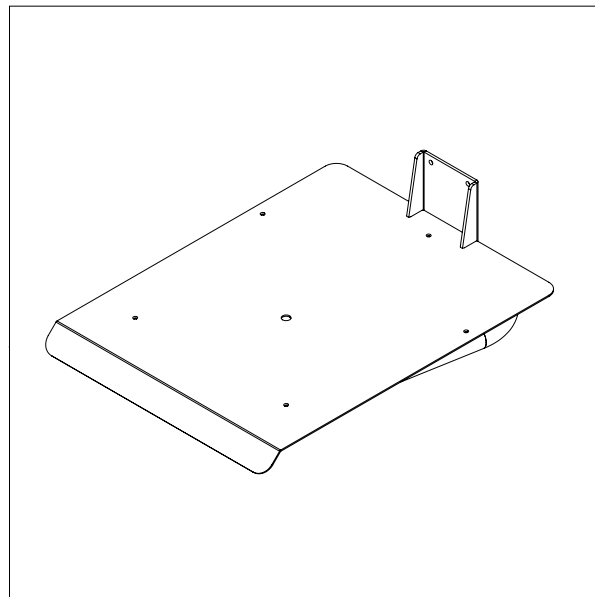

PLATFORM PEHD (PLASTIC)

- All measurements in mm

PLATFORM PEHD – KP1

L x W: 495 x 495 mm

PLATFORM PEHD – KP2

L x W: 600 x 600 mm

IMPACT 70 / TOOLS

PLATFORM PEHD (PLASTIC)

- All measurements in mm

PLATFORM PEHD WITH ROLLER – KP3

L x W: 495 x 495 mm

IMPACT 70 / TOOLS

PLATFORM STAINLESS

- All measurements in mm

PLATFORM STAINLESS – EP1

L x W: 500 x 400 mm

IMPACT 70 / TOOLS

BOOM

- All measurements in mm

BOOM - D1

Ø x L: 60 x 500 mm

BOOM - D2

Ø x L: 60 x 800 mm

IMPACT 70 / TOOLS