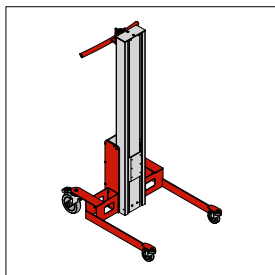

IMPACT 70 LIFTERS & TOOLS

- DRAWINGS & MEASUREMENTS

ASP bvba
Baanakkerweg 3
B-3060 Bertem

+32 (0)16 36 12 24
info@asp-online.be
www.asp-online.be

IMPACT 70

3 MAST HEIGHTS AND 4 LEG TYPES

70S/L/M Angled Legs

70S/L/M Box Legs

70S/L Straight Legs

70S Truck Legs

IMPACT 70

LIFTERS - DRAWINGS & MEASUREMENTS

- All measurements in mm

IMPACT 70

LIFTERS - DRAWINGS & MEASUREMENTS

- All measurements in mm

IMPACT 70 / TOOLS

PLATFORM WOOD

- All measurements in mm

PLATFORM WOOD - W1

L x W: 400 x 450 mm

PLATFORM WOOD - W2

L x W: 500 x 500 mm