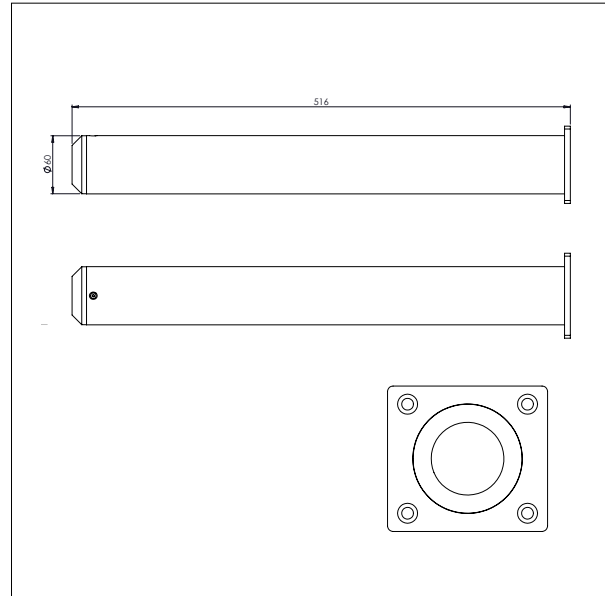

PLATFORM PEHD (PLASTIC)

- All measurements in mm

PLATFORM PEHD – KP1

L x W: 495 x 495 mm

PLATFORM PEHD – KP2

L x W: 600 x 600 mm

IMPACT 70 / TOOLS

PLATFORM PEHD (PLASTIC)

- All measurements in mm

PLATFORM PEHD WITH ROLLER – KP3

L x W: 495 x 495 mm

IMPACT 70 / TOOLS

PLATFORM STAINLESS

- All measurements in mm

PLATFORM STAINLESS – EP1

L x W: 500 x 400 mm

IMPACT 70 / TOOLS

BOOM

- All measurements in mm

BOOM - D1

Ø x L: 60 x 500 mm

BOOM - D2

Ø x L: 60 x 800 mm

IMPACT 70 / TOOLS

DOUBLE BOOM

- All measurements in mm

DOUBLE BOOM – DD1

Ø x L x W: 32 x 500 x 250 mm

Min. width of reel: Ø 300 mm

Max. width of reel: Ø 400 mm

DOUBLE BOOM – DD2

Ø x L x W: 32 x 500 x 350 mm