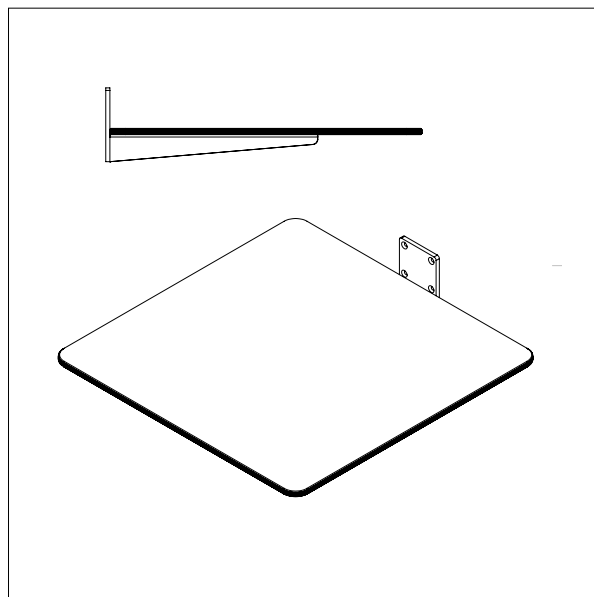

- All measurements in mm

IMPACT 70 / TOOLS

PLATFORM WOOD

- All measurements in mm

PLATFORM WOOD - W1

L x W: 400 x 450 mm

PLATFORM WOOD - W2

L x W: 500 x 500 mm

IMPACT 70 / TOOLS

PLATFORM WOOD

- All measurements in mm

PLATFORM WOOD - W3

L x W: 600 x 600 mm

PLATFORM WOOD WITH ROLLER - W4

L x W: 500 x 500 mm

IMPACT 70 / TOOLS

PLATFORM PEHD (PLASTIC)

- All measurements in mm

PLATFORM PEHD – KP1

L x W: 495 x 495 mm

PLATFORM PEHD – KP2

L x W: 600 x 600 mm

IMPACT 70 / TOOLS

PLATFORM PEHD (PLASTIC)

DOUBLE BOOM

- All measurements in mm

DOUBLE BOOM – DD1

Ø x L x W: 32 x 500 x 250 mm

Min. width of reel: Ø 300 mm

Max. width of reel: Ø 400 mm

DOUBLE BOOM – DD2

Ø x L x W: 32 x 500 x 350 mm