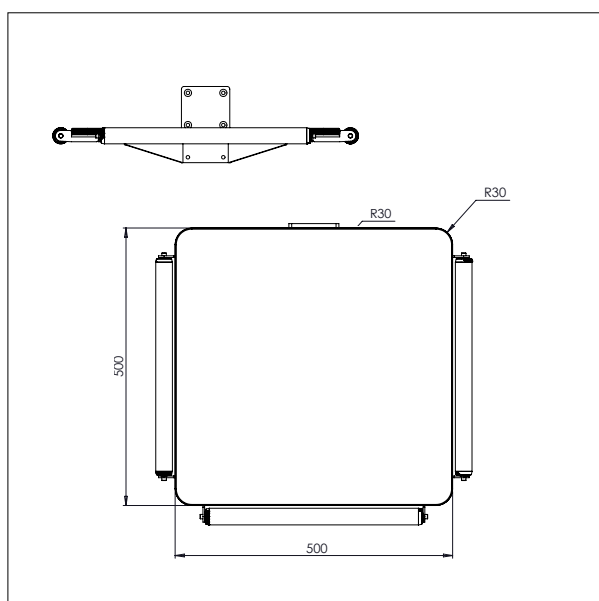

- All measurements in mm

IMPACT 70 / TOOLS

PLATFORM WOOD

- All measurements in mm

PLATFORM WOOD - W1

L x W: 400 x 450 mm

PLATFORM WOOD - W2

L x W: 500 x 500 mm

IMPACT 70 / TOOLS

PLATFORM WOOD

- All measurements in mm

PLATFORM WOOD - W3

L x W: 600 x 600 mm

PLATFORM WOOD WITH ROLLER - W4

L x W: 500 x 500 mm

IMPACT 70 / TOOLS

PLATFORM PEHD (PLASTIC)

- All measurements in mm

PLATFORM PEHD – KP1

L x W: 495 x 495 mm

PLATFORM PEHD – KP2

L x W: 600 x 600 mm

IMPACT 70 / TOOLS

PLATFORM PEHD (PLASTIC)

DOUBLE BOOM

- All measurements in mm

DOUBLE BOOM – DD1

Ø x L x W: 32 x 500 x 250 mm

Min. width of reel: Ø 300 mm

Max. width of reel: Ø 400 mm

DOUBLE BOOM – DD2

Ø x L x W: 32 x 500 x 350 mm