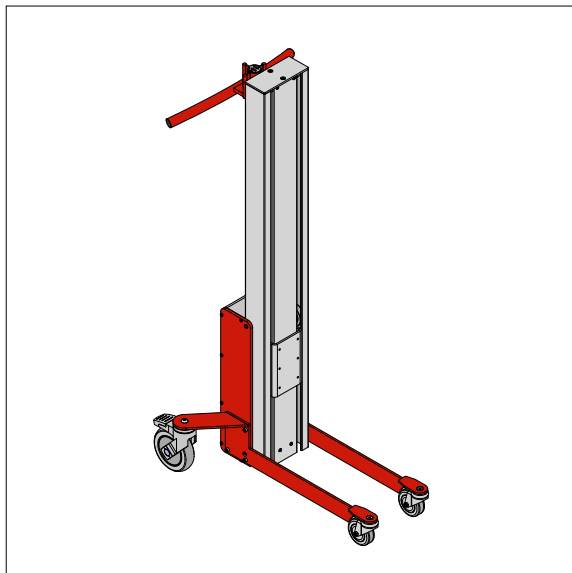

IMPACT 70 LIFTERS & TOOLS

- DRAWINGS & MEASUREMENTS

ASP bvba
Baanakkerweg 3
B-3060 Bertem

+32 (0)16 36 12 24
info@asp-online.be
www.asp-online.be

IMPACT 70

3 MAST HEIGHTS AND 4 LEG TYPES

70S/L/M Angled Legs

70S/L/M Box Legs

70S/L Straight Legs

70S Truck Legs

IMPACT 70

LIFTERS - DRAWINGS & MEASUREMENTS

- All measurements in mm

IMPACT 70

LIFTERS - DRAWINGS & MEASUREMENTS

- All measurements in mm

IMPACT 70 / TOOLS

PLATFORM WOOD

- All measurements in mm

PLATFORM WOOD - W1

L x W: 400 x 450 mm

PLATFORM WOOD - W2

L x W: 500 x 500 mm