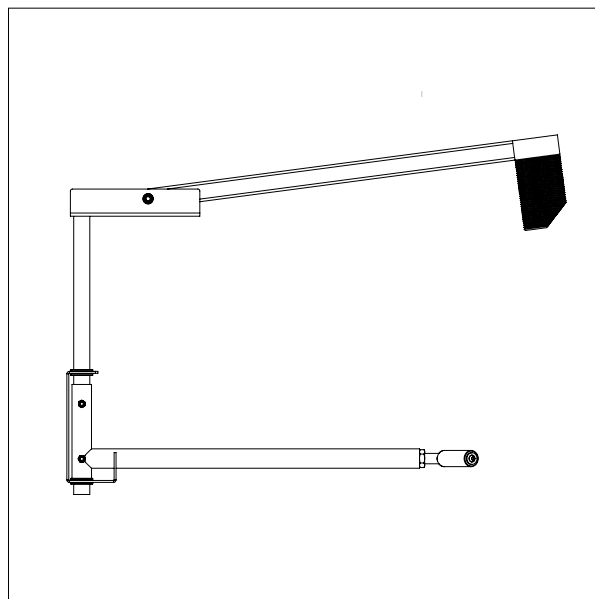

Min. width of reel: Ø 400 mm

Max. width of reel: Ø 800 mm

IMPACT 70 / TOOLS

FORK

- All measurements in mm

FORK - G1

L x W: 585 x 375 mm

For 600 x 400 mm boxes

REEL HANDLER - RH

IMPACT 70 / TOOLS

TUBE

- All measurements in mm

TUBE

IMPACT 70 / TOOLS

REEL MANIPULATOR

- All measurements in mm