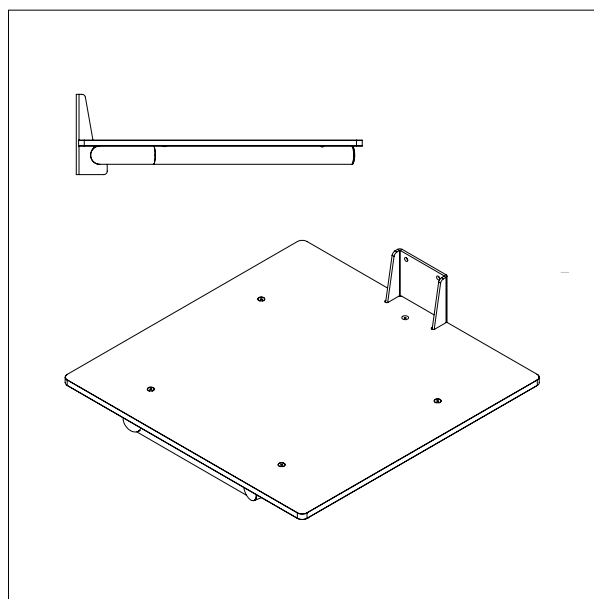

- All measurements in mm

IMPACT 70 / TOOLS

PLATFORM WOOD

- All measurements in mm

PLATFORM WOOD - W1

L x W: 400 x 450 mm

PLATFORM WOOD - W2

L x W: 500 x 500 mm

IMPACT 70 / TOOLS

PLATFORM WOOD

- All measurements in mm

PLATFORM WOOD - W3

L x W: 600 x 600 mm

PLATFORM WOOD WITH ROLLER - W4

L x W: 500 x 500 mm

IMPACT 70 / TOOLS

PLATFORM PEHD (PLASTIC)

- All measurements in mm

PLATFORM PEHD – KP1

L x W: 495 x 495 mm

PLATFORM PEHD – KP2

L x W: 600 x 600 mm

IMPACT 70 / TOOLS

PLATFORM PEHD (PLASTIC)

DOUBLE BOOM

- All measurements in mm

DOUBLE BOOM – DD1

Ø x L x W: 32 x 500 x 250 mm

Min. width of reel: Ø 300 mm

Max. width of reel: Ø 400 mm

DOUBLE BOOM – DD2

Ø x L x W: 32 x 500 x 350 mm