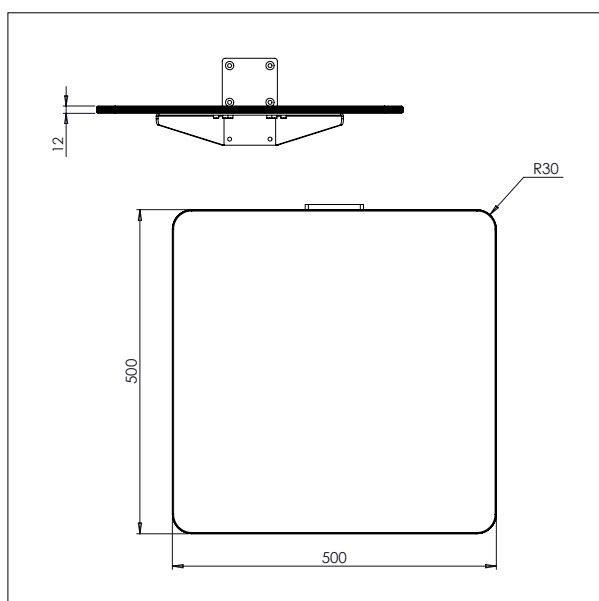

- All measurements in mm

IMPACT 70 / TOOLS

PLATFORM WOOD

- All measurements in mm

PLATFORM WOOD - W1

L x W: 400 x 450 mm

PLATFORM WOOD - W2

L x W: 500 x 500 mm

IMPACT 70 / TOOLS

PLATFORM WOOD

- All measurements in mm

PLATFORM WOOD - W3

L x W: 600 x 600 mm

PLATFORM WOOD WITH ROLLER - W4

L x W: 500 x 500 mm

IMPACT 70 / TOOLS

PLATFORM PEHD (PLASTIC)

- All measurements in mm

PLATFORM PEHD – KP1

L x W: 495 x 495 mm

PLATFORM PEHD – KP2

L x W: 600 x 600 mm

IMPACT 70 / TOOLS

PLATFORM PEHD (PLASTIC)

DOUBLE BOOM

- All measurements in mm

DOUBLE BOOM – DD1

Ø x L x W: 32 x 500 x 250 mm

Min. width of reel: Ø 300 mm

Max. width of reel: Ø 400 mm

DOUBLE BOOM – DD2

Ø x L x W: 32 x 500 x 350 mm