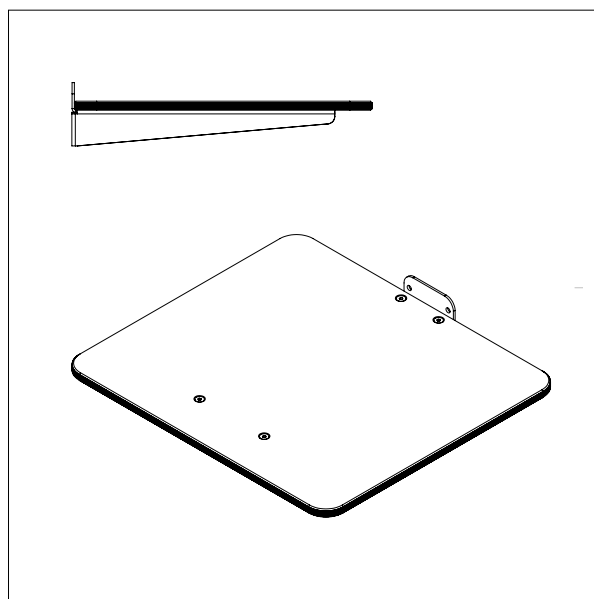

- All measurements in mm

IMPACT 70 / TOOLS

PLATFORM WOOD

- All measurements in mm

PLATFORM WOOD - W1

L x W: 400 x 450 mm

PLATFORM WOOD - W2

L x W: 500 x 500 mm

IMPACT 70 / TOOLS

PLATFORM WOOD

- All measurements in mm

PLATFORM WOOD - W3

L x W: 600 x 600 mm

PLATFORM WOOD WITH ROLLER - W4

L x W: 500 x 500 mm

IMPACT 70 / TOOLS

PLATFORM PEHD (PLASTIC)

- All measurements in mm

PLATFORM PEHD – KP1

L x W: 495 x 495 mm

PLATFORM PEHD – KP2

L x W: 600 x 600 mm

IMPACT 70 / TOOLS

PLATFORM PEHD (PLASTIC)

DOUBLE BOOM

- All measurements in mm

DOUBLE BOOM – DD1

Ø x L x W: 32 x 500 x 250 mm

Min. width of reel: Ø 300 mm

Max. width of reel: Ø 400 mm

DOUBLE BOOM – DD2

Ø x L x W: 32 x 500 x 350 mm