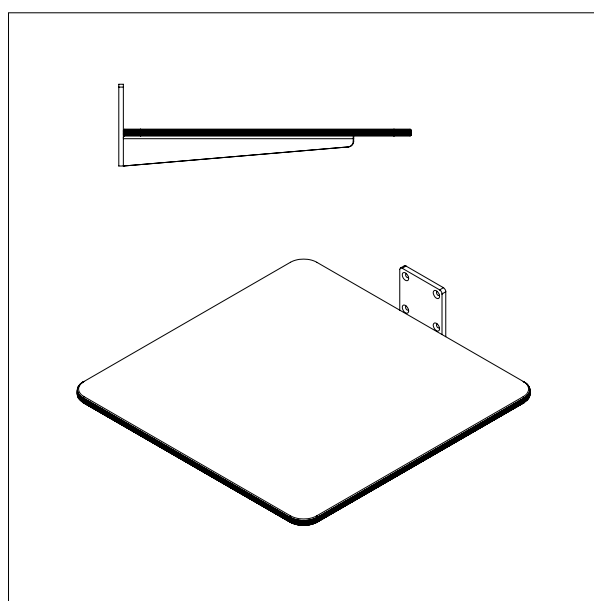

- All measurements in mm

IMPACT 70 / TOOLS

PLATFORM WOOD

- All measurements in mm

PLATFORM WOOD - W1

L x W: 400 x 450 mm

PLATFORM WOOD - W2

L x W: 500 x 500 mm

IMPACT 70 / TOOLS

PLATFORM WOOD

- All measurements in mm

PLATFORM WOOD - W3

L x W: 600 x 600 mm

PLATFORM WOOD WITH ROLLER - W4

L x W: 500 x 500 mm

IMPACT 70 / TOOLS

PLATFORM PEHD (PLASTIC)

- All measurements in mm

PLATFORM PEHD – KP1

L x W: 495 x 495 mm

PLATFORM PEHD – KP2

L x W: 600 x 600 mm

IMPACT 70 / TOOLS

PLATFORM PEHD (PLASTIC)

DOUBLE BOOM

- All measurements in mm

DOUBLE BOOM – DD1

Ø x L x W: 32 x 500 x 250 mm

Min. width of reel: Ø 300 mm

Max. width of reel: Ø 400 mm

DOUBLE BOOM – DD2

Ø x L x W: 32 x 500 x 350 mm