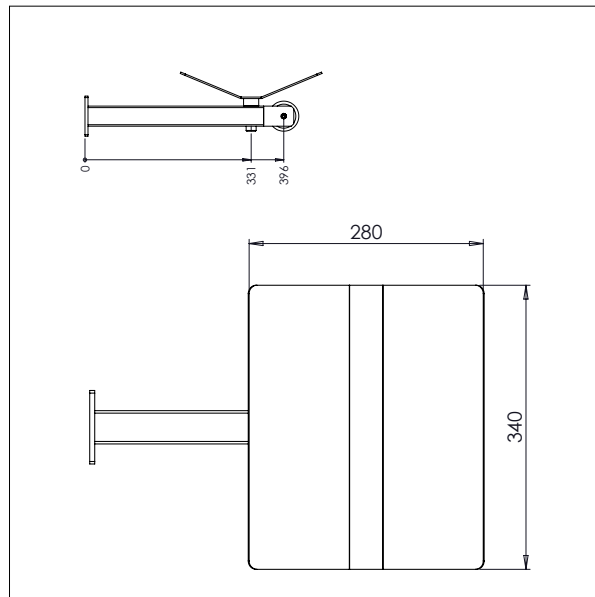

IMPACT 70 / TOOLS

BOOM + V-BLOCK

- All measurements in mm

BOOM + V-BLOCK – DVB1

Boom + V-Block – DVB1