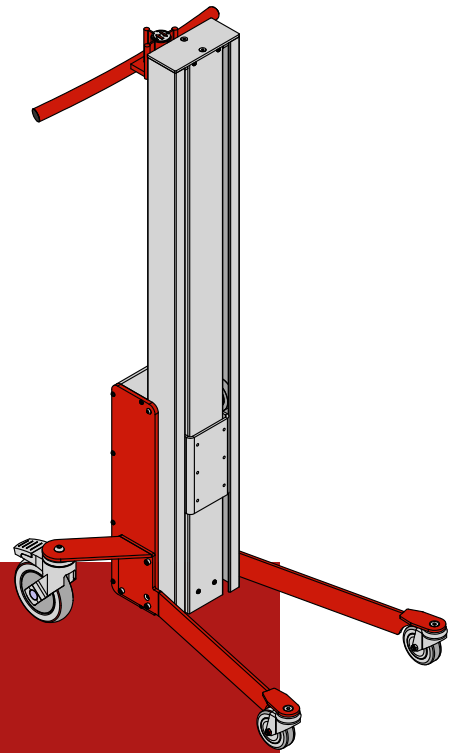

IMPACT 70 LIFTERS & TOOLS

- DRAWINGS & MEASUREMENTS

ASP bvba
Baanakkerweg 3
B-3060 Bertem

+32 (0)16 36 12 24
info@asp-online.be
www.asp-online.be

IMPACT 70

3 MAST HEIGHTS AND 4 LEG TYPES

70S/L/M Angled Legs

70S/L/M Box Legs

70S/L Straight Legs

70S Truck Legs

IMPACT 70

LIFTERS - DRAWINGS & MEASUREMENTS

- All measurements in mm

IMPACT 70

LIFTERS - DRAWINGS & MEASUREMENTS

- All measurements in mm

IMPACT 70 / TOOLS

PLATFORM WOOD

- All measurements in mm

PLATFORM WOOD - W1

L x W: 400 x 450 mm

PLATFORM WOOD - W2

L x W: 500 x 500 mm

DOUBLE BOOM

- All measurements in mm

DOUBLE BOOM – DD1

Ø x L x W: 32 x 500 x 250 mm

Min. width of reel: Ø 300 mm

Max. width of reel: Ø 400 mm

DOUBLE BOOM – DD2

Ø x L x W: 32 x 500 x 350 mm