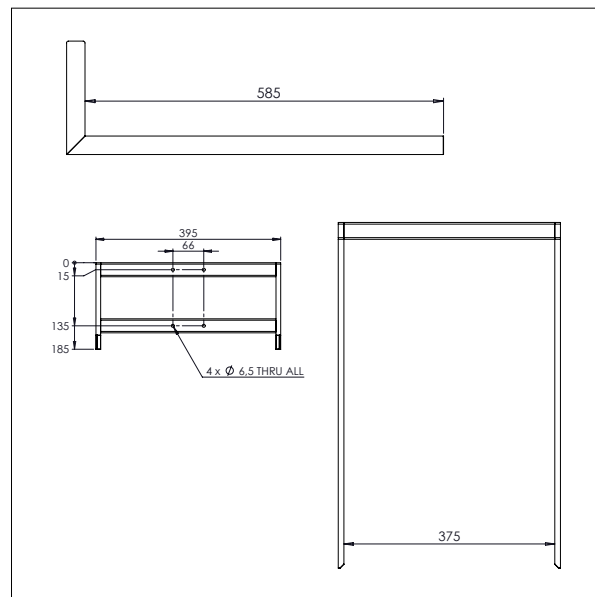

- All measurements in mm

PLATFORM PEHD WITH ROLLER – KP3

L x W: 495 x 495 mm

IMPACT 70 / TOOLS

PLATFORM STAINLESS

- All measurements in mm

PLATFORM STAINLESS – EP1

L x W: 500 x 400 mm

IMPACT 70 / TOOLS

BOOM

- All measurements in mm

BOOM - D1

Ø x L: 60 x 500 mm

BOOM - D2

Ø x L: 60 x 800 mm

IMPACT 70 / TOOLS

DOUBLE BOOM

- All measurements in mm

DOUBLE BOOM – DD1

Ø x L x W: 32 x 500 x 250 mm

Min. width of reel: Ø 300 mm

Max. width of reel: Ø 400 mm

DOUBLE BOOM – DD2

Ø x L x W: 32 x 500 x 350 mm

Min. width of reel: Ø 400 mm

Max. width of reel: Ø 800 mm

IMPACT 70 / TOOLS

FORK

- All measurements in mm

FORK - G1

L x W: 585 x 375 mm

For 600 x 400 mm boxes