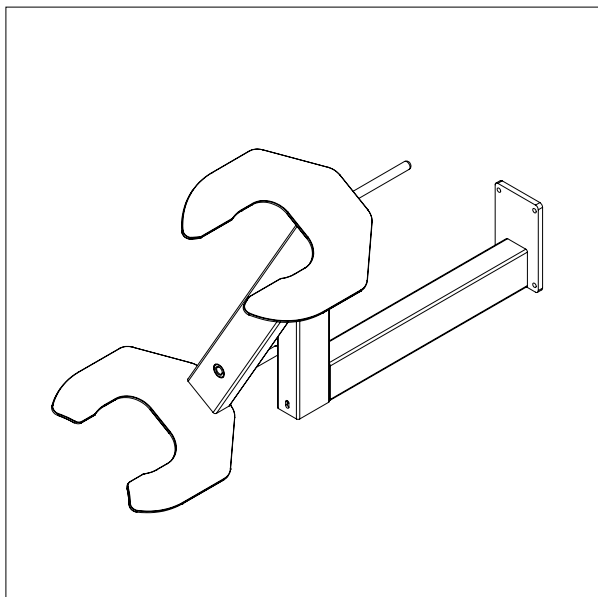

Min. width of reel: Ø 400 mm

Max. width of reel: Ø 800 mm

IMPACT 70 / TOOLS

FORK

- All measurements in mm

FORK - G1

L x W: 585 x 375 mm

For 600 x 400 mm boxes

IMPACT 70 / TOOLS

BOOM + V-BLOCK

- All measurements in mm

BOOM + V-BLOCK – DVB1

Boom + V-Block – DVB1

IMPACT 70 / TOOLS

REEL HANDLER

- All measurements in mm

REEL HANDLER - RH

IMPACT 70 / TOOLS

TUBE

- All measurements in mm

TUBE

IMPACT 70 / TOOLS

REEL MANIPULATOR

- All measurements in mm