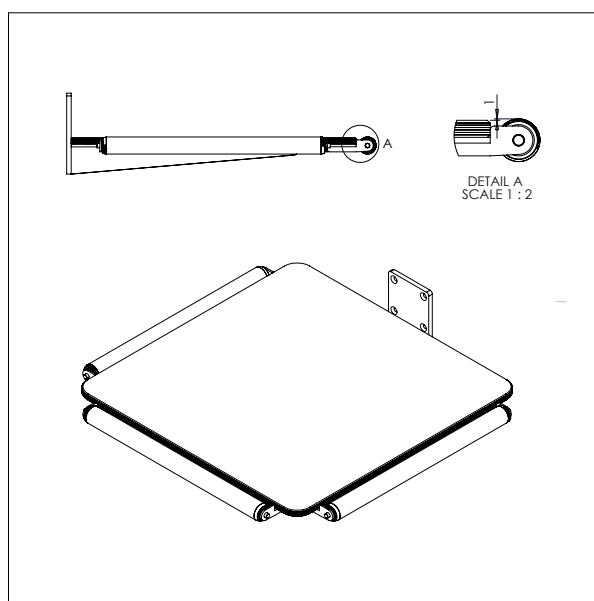

- All measurements in mm

IMPACT 70 / TOOLS

PLATFORM WOOD

- All measurements in mm

PLATFORM WOOD - W1

L x W: 400 x 450 mm

PLATFORM WOOD - W2

L x W: 500 x 500 mm

IMPACT 70 / TOOLS

PLATFORM WOOD

- All measurements in mm

PLATFORM WOOD - W3

L x W: 600 x 600 mm

PLATFORM WOOD WITH ROLLER - W4

L x W: 500 x 500 mm

IMPACT 70 / TOOLS

PLATFORM PEHD (PLASTIC)

- All measurements in mm

PLATFORM PEHD – KP1

L x W: 495 x 495 mm

PLATFORM PEHD – KP2

L x W: 600 x 600 mm

IMPACT 70 / TOOLS

PLATFORM PEHD (PLASTIC)

DOUBLE BOOM

- All measurements in mm

DOUBLE BOOM – DD1

Ø x L x W: 32 x 500 x 250 mm

Min. width of reel: Ø 300 mm

Max. width of reel: Ø 400 mm

DOUBLE BOOM – DD2

Ø x L x W: 32 x 500 x 350 mm