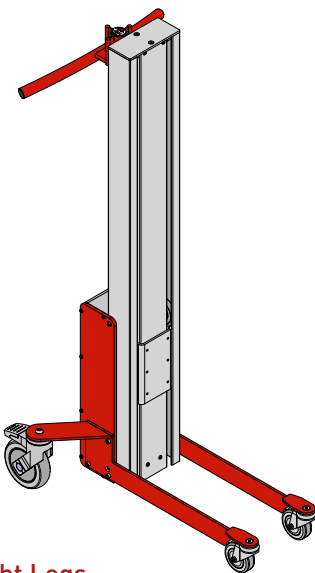

IMPACT 70 LIFTERS & TOOLS

- DRAWINGS & MEASUREMENTS

ASP bvba
Baanakkerweg 3
B-3060 Bertem

+32 (0)16 36 12 24
info@asp-online.be
www.asp-online.be

IMPACT 70

3 MAST HEIGHTS AND 4 LEG TYPES

70S/L/M Angled Legs

70S/L/M Box Legs

70S/L Straight Legs

70S Truck Legs

IMPACT 70

LIFTERS - DRAWINGS & MEASUREMENTS

- All measurements in mm

IMPACT 70

LIFTERS - DRAWINGS & MEASUREMENTS

- All measurements in mm

IMPACT 70 / TOOLS

PLATFORM WOOD

- All measurements in mm

PLATFORM WOOD - W1

L x W: 400 x 450 mm

PLATFORM WOOD - W2

L x W: 500 x 500 mm

DOUBLE BOOM

- All measurements in mm

DOUBLE BOOM – DD1

Ø x L x W: 32 x 500 x 250 mm

Min. width of reel: Ø 300 mm

Max. width of reel: Ø 400 mm

DOUBLE BOOM – DD2

Ø x L x W: 32 x 500 x 350 mm