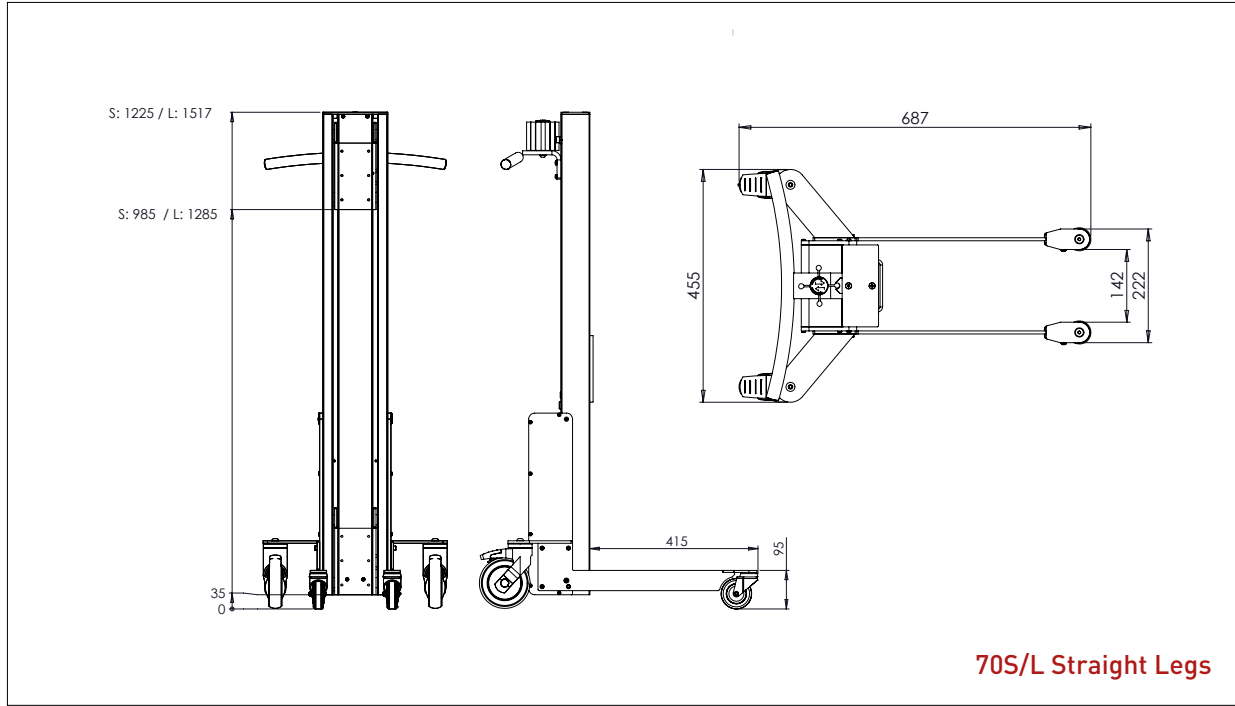

70S/L/M Box Legs

70S/L Straight Legs

70S Truck Legs

IMPACT 70

LIFTERS - DRAWINGS & MEASUREMENTS

- All measurements in mm

IMPACT 70

LIFTERS - DRAWINGS & MEASUREMENTS

- All measurements in mm

IMPACT 70 / TOOLS

PLATFORM WOOD

- All measurements in mm

PLATFORM WOOD - W1

L x W: 400 x 450 mm

PLATFORM WOOD - W2

L x W: 500 x 500 mm

PLATFORM PEHD (PLASTIC)

- All measurements in mm

PLATFORM PEHD – KP1

L x W: 495 x 495 mm

PLATFORM PEHD – KP2

L x W: 600 x 600 mm

IMPACT 70 / TOOLS

PLATFORM PEHD (PLASTIC)

DOUBLE BOOM

- All measurements in mm

DOUBLE BOOM – DD1

Ø x L x W: 32 x 500 x 250 mm

Min. width of reel: Ø 300 mm

Max. width of reel: Ø 400 mm

DOUBLE BOOM – DD2

Ø x L x W: 32 x 500 x 350 mm