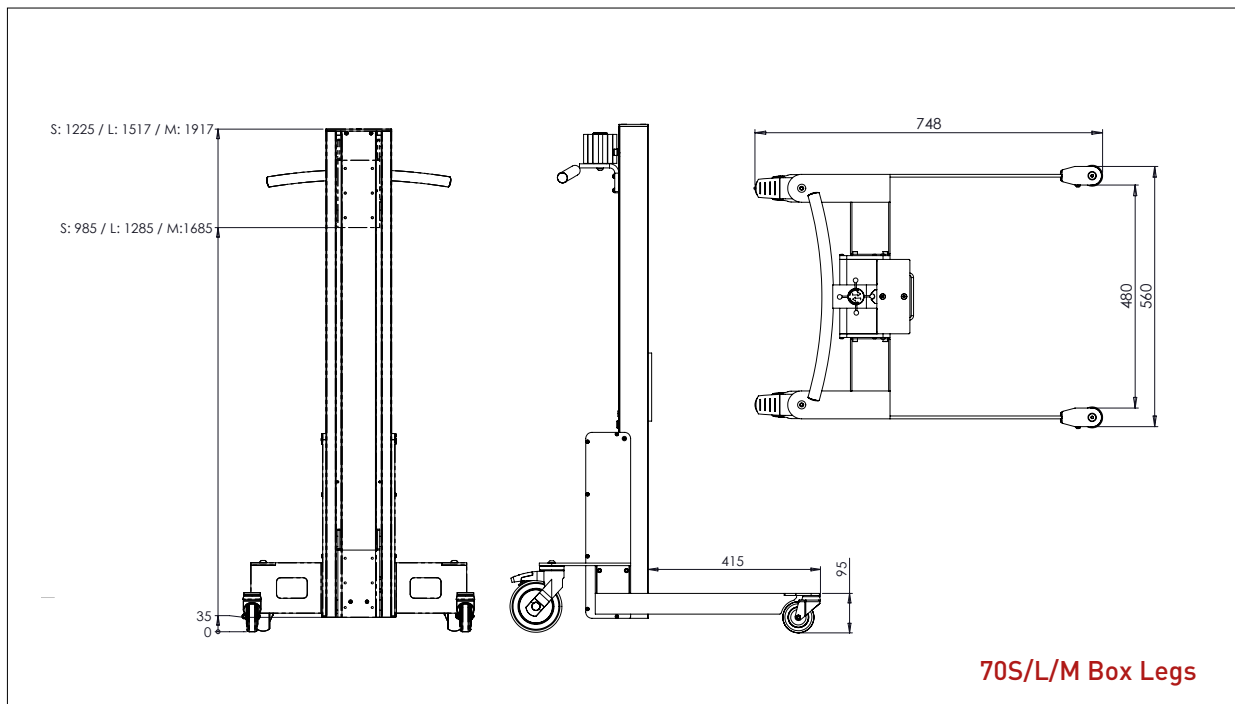

70S/L/M Box Legs

70S/L Straight Legs

70S Truck Legs

IMPACT 70

LIFTERS - DRAWINGS & MEASUREMENTS

- All measurements in mm

IMPACT 70

LIFTERS - DRAWINGS & MEASUREMENTS

- All measurements in mm

IMPACT 70 / TOOLS

PLATFORM WOOD

- All measurements in mm

PLATFORM WOOD - W1

L x W: 400 x 450 mm

PLATFORM WOOD - W2

L x W: 500 x 500 mm

IMPACT 70 / TOOLS

PLATFORM WOOD

- All measurements in mm

PLATFORM WOOD - W3

L x W: 600 x 600 mm

PLATFORM WOOD WITH ROLLER - W4

L x W: 500 x 500 mm

IMPACT 70 / TOOLS

DOUBLE BOOM

- All measurements in mm

DOUBLE BOOM – DD1

Ø x L x W: 32 x 500 x 250 mm

Min. width of reel: Ø 300 mm

Max. width of reel: Ø 400 mm

DOUBLE BOOM – DD2

Ø x L x W: 32 x 500 x 350 mm