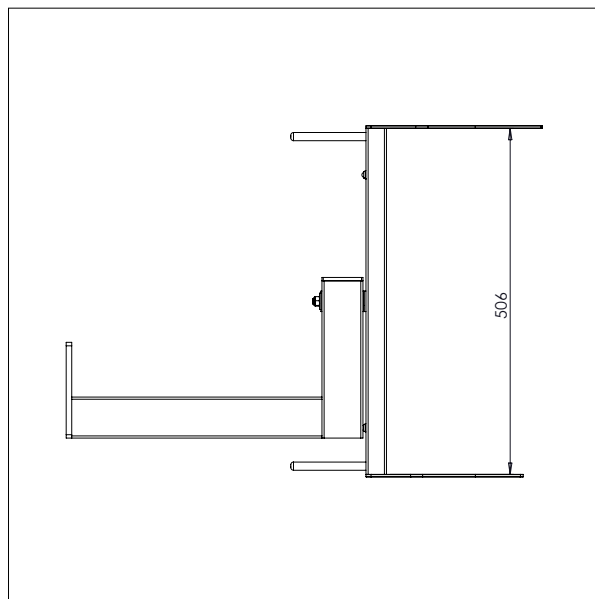

DOUBLE BOOM

- All measurements in mm

DOUBLE BOOM – DD1

Ø x L x W: 32 x 500 x 250 mm

Min. width of reel: Ø 300 mm

Max. width of reel: Ø 400 mm

DOUBLE BOOM – DD2

Ø x L x W: 32 x 500 x 350 mm

Min. width of reel: Ø 400 mm

Max. width of reel: Ø 800 mm

IMPACT 70 / TOOLS

FORK

- All measurements in mm

FORK - G1

L x W: 585 x 375 mm

For 600 x 400 mm boxes

IMPACT 70 / TOOLS

BOOM + V-BLOCK

- All measurements in mm

BOOM + V-BLOCK – DVB1

Boom + V-Block – DVB1

IMPACT 70 / TOOLS

REEL HANDLER

- All measurements in mm

REEL HANDLER - RH

IMPACT 70 / TOOLS

TUBE

- All measurements in mm

TUBE

IMPACT 70 / TOOLS

REEL MANIPULATOR

- All measurements in mm