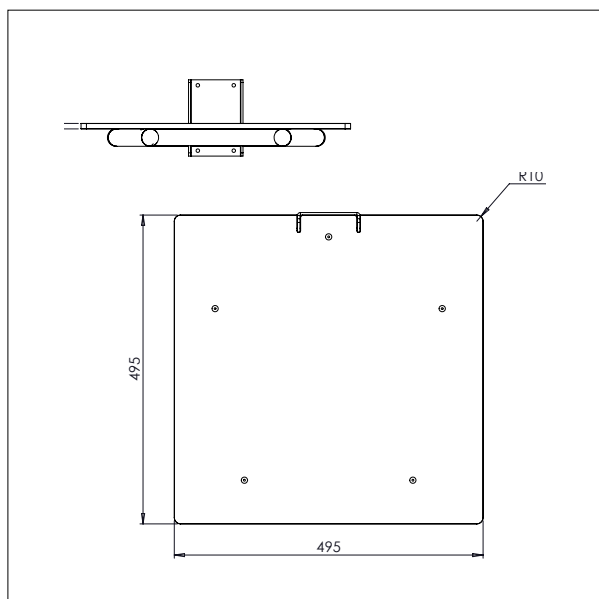

- All measurements in mm

IMPACT 70 / TOOLS

PLATFORM WOOD

- All measurements in mm

PLATFORM WOOD - W1

L x W: 400 x 450 mm

PLATFORM WOOD - W2

L x W: 500 x 500 mm

IMPACT 70 / TOOLS

PLATFORM WOOD

- All measurements in mm

PLATFORM WOOD - W3

L x W: 600 x 600 mm

PLATFORM WOOD WITH ROLLER - W4

L x W: 500 x 500 mm

IMPACT 70 / TOOLS

PLATFORM PEHD (PLASTIC)

- All measurements in mm

PLATFORM PEHD – KP1

L x W: 495 x 495 mm

PLATFORM PEHD – KP2

L x W: 600 x 600 mm

IMPACT 70 / TOOLS

PLATFORM PEHD (PLASTIC)

DOUBLE BOOM

- All measurements in mm

DOUBLE BOOM – DD1

Ø x L x W: 32 x 500 x 250 mm

Min. width of reel: Ø 300 mm

Max. width of reel: Ø 400 mm

DOUBLE BOOM – DD2

Ø x L x W: 32 x 500 x 350 mm