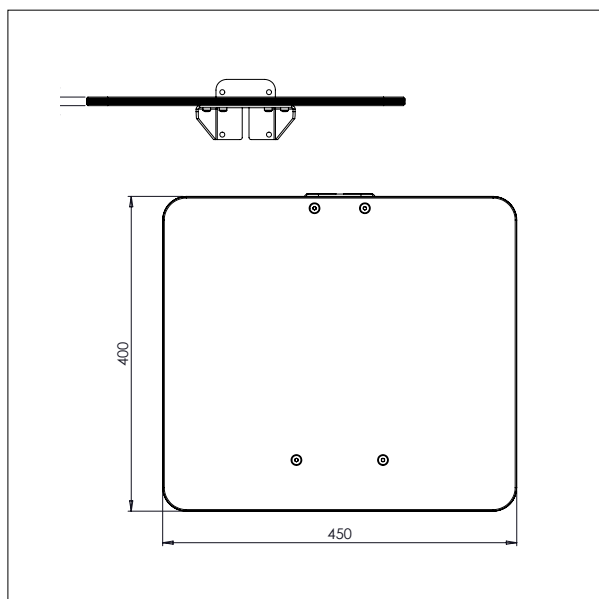

- All measurements in mm

IMPACT 70 / TOOLS

PLATFORM WOOD

- All measurements in mm

PLATFORM WOOD - W1

L x W: 400 x 450 mm

PLATFORM WOOD - W2

L x W: 500 x 500 mm

IMPACT 70 / TOOLS

PLATFORM WOOD

- All measurements in mm

PLATFORM WOOD - W3

L x W: 600 x 600 mm

PLATFORM WOOD WITH ROLLER - W4

L x W: 500 x 500 mm

IMPACT 70 / TOOLS

PLATFORM PEHD (PLASTIC)

- All measurements in mm

PLATFORM PEHD – KP1

L x W: 495 x 495 mm

PLATFORM PEHD – KP2

L x W: 600 x 600 mm

IMPACT 70 / TOOLS

PLATFORM PEHD (PLASTIC)

DOUBLE BOOM

- All measurements in mm

DOUBLE BOOM – DD1

Ø x L x W: 32 x 500 x 250 mm

Min. width of reel: Ø 300 mm

Max. width of reel: Ø 400 mm

DOUBLE BOOM – DD2

Ø x L x W: 32 x 500 x 350 mm