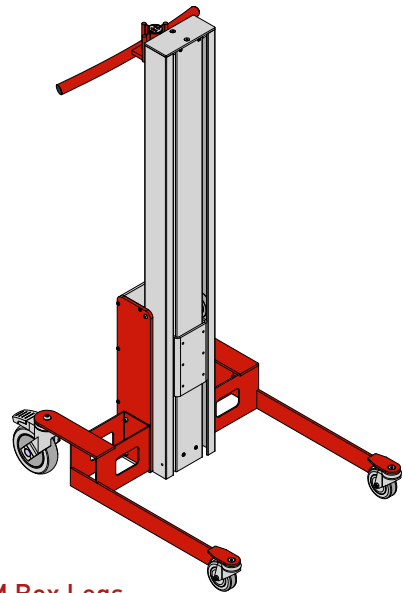

IMPACT 70 LIFTERS & TOOLS

- DRAWINGS & MEASUREMENTS

ASP bvba
Baanakkerweg 3
B-3060 Bertem

+32 (0)16 36 12 24
info@asp-online.be
www.asp-online.be

IMPACT 70

3 MAST HEIGHTS AND 4 LEG TYPES

70S/L/M Angled Legs

70S/L/M Box Legs

70S/L Straight Legs

70S Truck Legs

IMPACT 70

LIFTERS - DRAWINGS & MEASUREMENTS

- All measurements in mm

IMPACT 70

LIFTERS - DRAWINGS & MEASUREMENTS

- All measurements in mm

IMPACT 70 / TOOLS

PLATFORM WOOD

- All measurements in mm

PLATFORM WOOD - W1

L x W: 400 x 450 mm

PLATFORM WOOD - W2

L x W: 500 x 500 mm

DOUBLE BOOM

- All measurements in mm

DOUBLE BOOM – DD1

Ø x L x W: 32 x 500 x 250 mm

Min. width of reel: Ø 300 mm

Max. width of reel: Ø 400 mm

DOUBLE BOOM – DD2

Ø x L x W: 32 x 500 x 350 mm