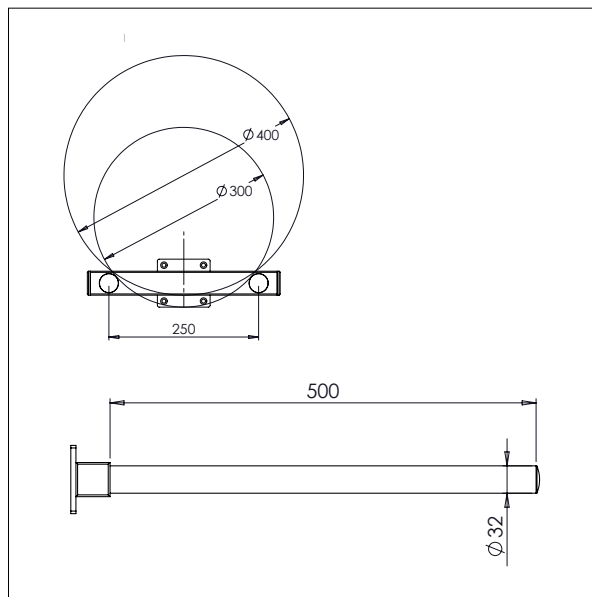

- All measurements in mm

PLATFORM PEHD WITH ROLLER – KP3

L x W: 495 x 495 mm

IMPACT 70 / TOOLS

PLATFORM STAINLESS

- All measurements in mm

PLATFORM STAINLESS – EP1

L x W: 500 x 400 mm

IMPACT 70 / TOOLS

BOOM

- All measurements in mm

BOOM - D1

Ø x L: 60 x 500 mm

BOOM - D2

Ø x L: 60 x 800 mm

IMPACT 70 / TOOLS

DOUBLE BOOM

- All measurements in mm

DOUBLE BOOM – DD1

Ø x L x W: 32 x 500 x 250 mm

Min. width of reel: Ø 300 mm

Max. width of reel: Ø 400 mm

DOUBLE BOOM – DD2

Ø x L x W: 32 x 500 x 350 mm

Min. width of reel: Ø 400 mm

Max. width of reel: Ø 800 mm

IMPACT 70 / TOOLS

FORK

- All measurements in mm

FORK - G1

L x W: 585 x 375 mm

For 600 x 400 mm boxes