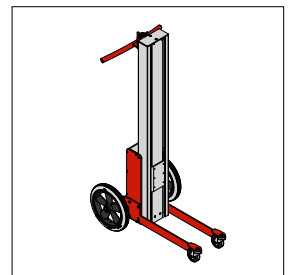

IMPACT 70 LIFTERS & TOOLS

- DRAWINGS & MEASUREMENTS

ASP bvba
Baanakkerweg 3
B-3060 Bertem

+32 (0)16 36 12 24
info@asp-online.be
www.asp-online.be

IMPACT 70

3 MAST HEIGHTS AND 4 LEG TYPES

70S/L/M Angled Legs

70S/L/M Box Legs

70S/L Straight Legs

70S Truck Legs

IMPACT 70

LIFTERS - DRAWINGS & MEASUREMENTS

- All measurements in mm

IMPACT 70

LIFTERS - DRAWINGS & MEASUREMENTS