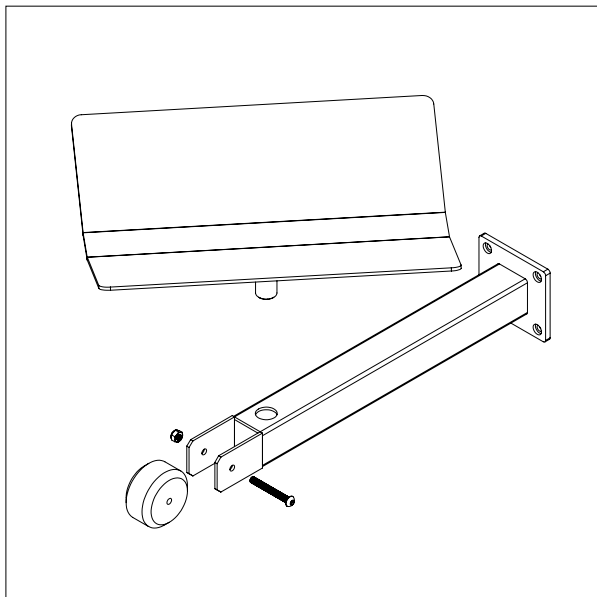

IMPACT 70 / TOOLS

BOOM + V-BLOCK

- All measurements in mm

BOOM + V-BLOCK – DVB1

Boom + V-Block – DVB1