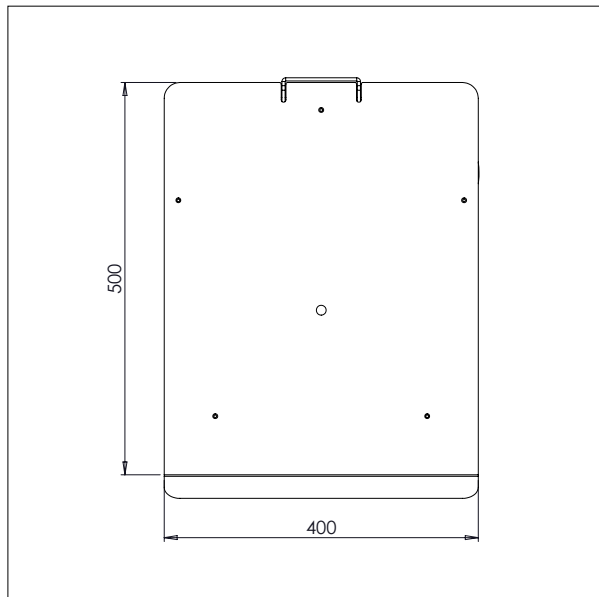

PLATFORM PEHD (PLASTIC)

- All measurements in mm

PLATFORM PEHD – KP1

L x W: 495 x 495 mm

PLATFORM PEHD – KP2

L x W: 600 x 600 mm

IMPACT 70 / TOOLS

PLATFORM PEHD (PLASTIC)

- All measurements in mm

PLATFORM PEHD WITH ROLLER – KP3

L x W: 495 x 495 mm

IMPACT 70 / TOOLS

PLATFORM STAINLESS

- All measurements in mm

PLATFORM STAINLESS – EP1

L x W: 500 x 400 mm

IMPACT 70 / TOOLS

BOOM

- All measurements in mm

BOOM - D1

Ø x L: 60 x 500 mm

BOOM - D2

Ø x L: 60 x 800 mm

IMPACT 70 / TOOLS

DOUBLE BOOM

- All measurements in mm

DOUBLE BOOM – DD1

Ø x L x W: 32 x 500 x 250 mm

Min. width of reel: Ø 300 mm

Max. width of reel: Ø 400 mm

DOUBLE BOOM – DD2

Ø x L x W: 32 x 500 x 350 mm