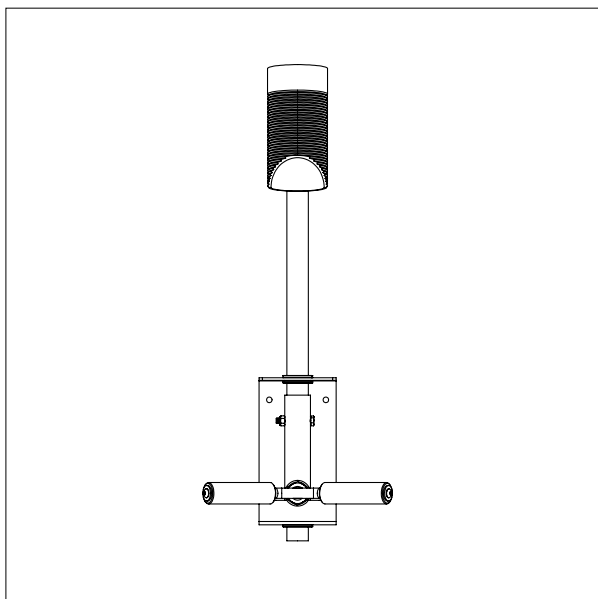

REEL HANDLER - RH

IMPACT 70 / TOOLS

TUBE

- All measurements in mm

TUBE

IMPACT 70 / TOOLS

REEL MANIPULATOR

- All measurements in mm