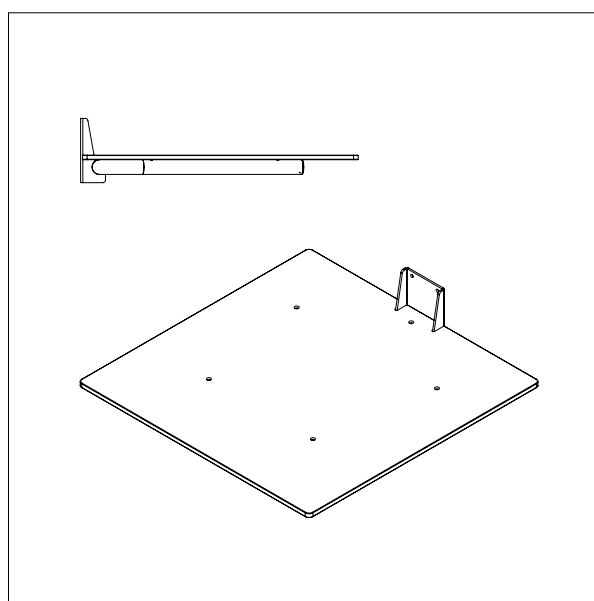

IMPACT 70 / TOOLS

PLATFORM WOOD

- All measurements in mm

PLATFORM WOOD - W3

L x W: 600 x 600 mm

PLATFORM WOOD WITH ROLLER - W4

L x W: 500 x 500 mm

IMPACT 70 / TOOLS

PLATFORM PEHD (PLASTIC)

- All measurements in mm

PLATFORM PEHD – KP1

L x W: 495 x 495 mm

PLATFORM PEHD – KP2

L x W: 600 x 600 mm

IMPACT 70 / TOOLS

PLATFORM PEHD (PLASTIC)

- All measurements in mm

PLATFORM PEHD WITH ROLLER – KP3

L x W: 495 x 495 mm

IMPACT 70 / TOOLS

PLATFORM STAINLESS

- All measurements in mm

PLATFORM STAINLESS – EP1

L x W: 500 x 400 mm

DOUBLE BOOM

- All measurements in mm

DOUBLE BOOM – DD1

Ø x L x W: 32 x 500 x 250 mm

Min. width of reel: Ø 300 mm

Max. width of reel: Ø 400 mm

DOUBLE BOOM – DD2

Ø x L x W: 32 x 500 x 350 mm