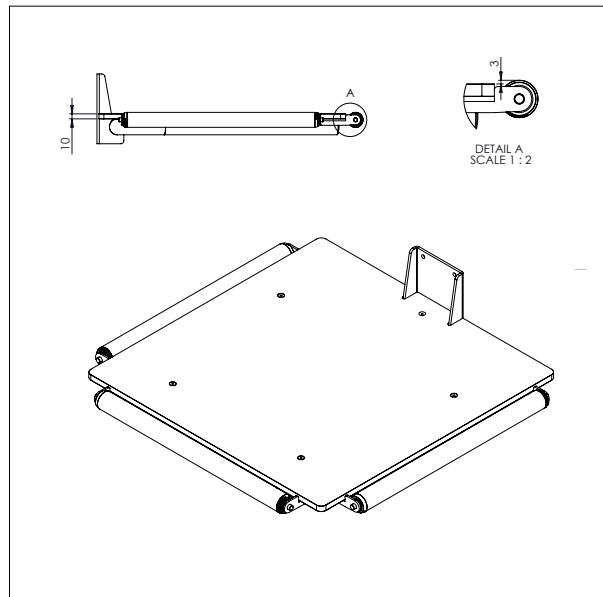

PLATFORM PEHD (PLASTIC)

- All measurements in mm

PLATFORM PEHD – KP1

L x W: 495 x 495 mm

PLATFORM PEHD – KP2

L x W: 600 x 600 mm

IMPACT 70 / TOOLS

PLATFORM PEHD (PLASTIC)

- All measurements in mm

PLATFORM PEHD WITH ROLLER – KP3

L x W: 495 x 495 mm

IMPACT 70 / TOOLS

PLATFORM STAINLESS

- All measurements in mm

PLATFORM STAINLESS – EP1

L x W: 500 x 400 mm

IMPACT 70 / TOOLS

BOOM

- All measurements in mm

BOOM - D1

Ø x L: 60 x 500 mm

BOOM - D2

Ø x L: 60 x 800 mm

IMPACT 70 / TOOLS

DOUBLE BOOM

- All measurements in mm

DOUBLE BOOM – DD1

Ø x L x W: 32 x 500 x 250 mm

Min. width of reel: Ø 300 mm

Max. width of reel: Ø 400 mm

DOUBLE BOOM – DD2

Ø x L x W: 32 x 500 x 350 mm