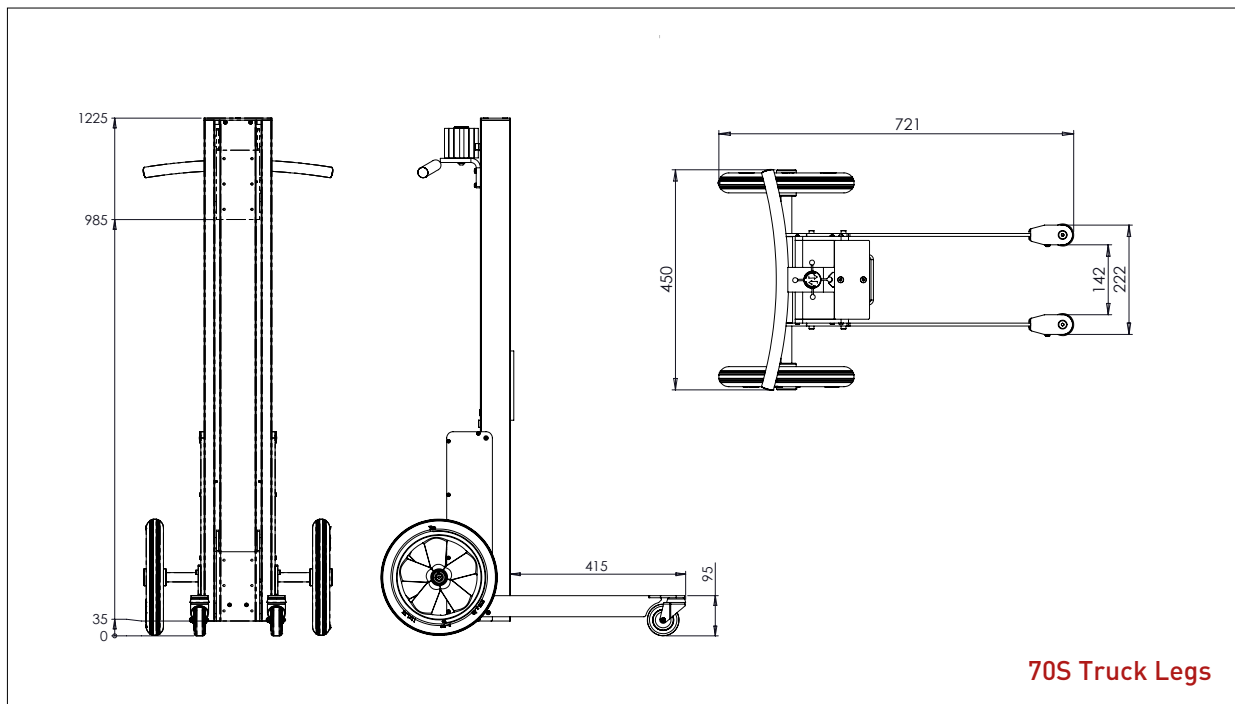

70S/L/M Box Legs

70S/L Straight Legs

70S Truck Legs

IMPACT 70

LIFTERS - DRAWINGS & MEASUREMENTS

- All measurements in mm

IMPACT 70

LIFTERS - DRAWINGS & MEASUREMENTS

- All measurements in mm

IMPACT 70 / TOOLS

PLATFORM WOOD

- All measurements in mm

PLATFORM WOOD - W1

L x W: 400 x 450 mm

PLATFORM WOOD - W2

L x W: 500 x 500 mm

IMPACT 70 / TOOLS

PLATFORM WOOD

- All measurements in mm

PLATFORM WOOD - W3

L x W: 600 x 600 mm

PLATFORM WOOD WITH ROLLER - W4

L x W: 500 x 500 mm

IMPACT 70 / TOOLS

DOUBLE BOOM

- All measurements in mm

DOUBLE BOOM – DD1

Ø x L x W: 32 x 500 x 250 mm

Min. width of reel: Ø 300 mm

Max. width of reel: Ø 400 mm

DOUBLE BOOM – DD2

Ø x L x W: 32 x 500 x 350 mm