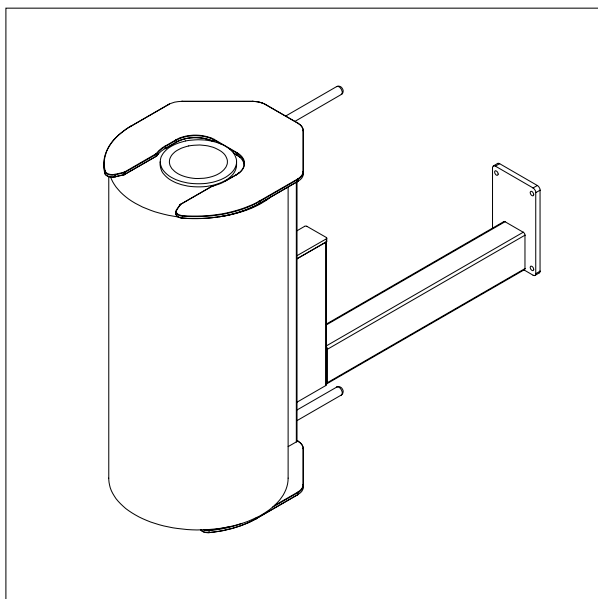

Min. width of reel: Ø 400 mm

Max. width of reel: Ø 800 mm

IMPACT 70 / TOOLS

FORK

- All measurements in mm

FORK - G1

L x W: 585 x 375 mm

For 600 x 400 mm boxes

IMPACT 70 / TOOLS

BOOM + V-BLOCK

- All measurements in mm

BOOM + V-BLOCK – DVB1

Boom + V-Block – DVB1

IMPACT 70 / TOOLS

REEL HANDLER

- All measurements in mm

REEL HANDLER - RH

IMPACT 70 / TOOLS

TUBE

- All measurements in mm

TUBE

IMPACT 70 / TOOLS

REEL MANIPULATOR

- All measurements in mm