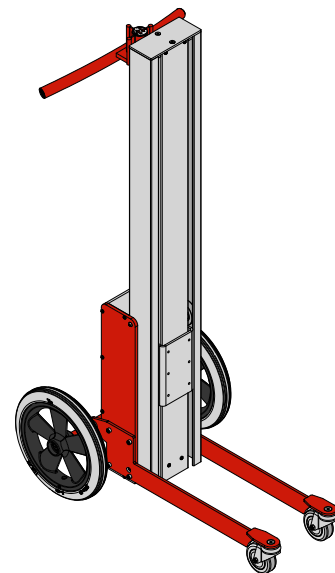

IMPACT 70 LIFTERS & TOOLS

- DRAWINGS & MEASUREMENTS

ASP bvba
Baanakkerweg 3
B-3060 Bertem

+32 (0)16 36 12 24
info@asp-online.be
www.asp-online.be

IMPACT 70

3 MAST HEIGHTS AND 4 LEG TYPES

70S/L/M Angled Legs

70S/L/M Box Legs

70S/L Straight Legs

70S Truck Legs

IMPACT 70

LIFTERS - DRAWINGS & MEASUREMENTS

- All measurements in mm

IMPACT 70

LIFTERS - DRAWINGS & MEASUREMENTS

- All measurements in mm

IMPACT 70 / TOOLS

PLATFORM WOOD

- All measurements in mm

PLATFORM WOOD - W1

L x W: 400 x 450 mm

PLATFORM WOOD - W2

L x W: 500 x 500 mm

DOUBLE BOOM

- All measurements in mm

DOUBLE BOOM – DD1

Ø x L x W: 32 x 500 x 250 mm

Min. width of reel: Ø 300 mm

Max. width of reel: Ø 400 mm

DOUBLE BOOM – DD2

Ø x L x W: 32 x 500 x 350 mm