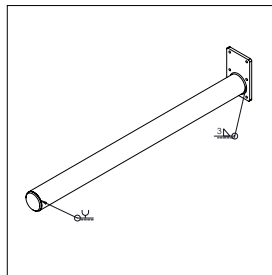

IMPACT 70 LIFTERS & TOOLS

- DRAWINGS & MEASUREMENTS

ASP bvba
Baanakkerweg 3
B-3060 Bertem

+32 (0)16 36 12 24
info@asp-online.be
www.asp-online.be

IMPACT 70

3 MAST HEIGHTS AND 4 LEG TYPES

70S/L/M Angled Legs

- All measurements in mm

IMPACT 70 / TOOLS

PLATFORM WOOD

- All measurements in mm

PLATFORM WOOD - W1

L x W: 400 x 450 mm

PLATFORM WOOD - W2

L x W: 500 x 500 mm

DOUBLE BOOM

- All measurements in mm

DOUBLE BOOM – DD1

Ø x L x W: 32 x 500 x 250 mm

Min. width of reel: Ø 300 mm

Max. width of reel: Ø 400 mm

DOUBLE BOOM – DD2

Ø x L x W: 32 x 500 x 350 mm

Min. width of reel: Ø 400 mm

Max. width of reel: Ø 800 mm

IMPACT 70 / TOOLS

FORK

- All measurements in mm

FORK - G1

L x W: 585 x 375 mm

For 600 x 400 mm boxes