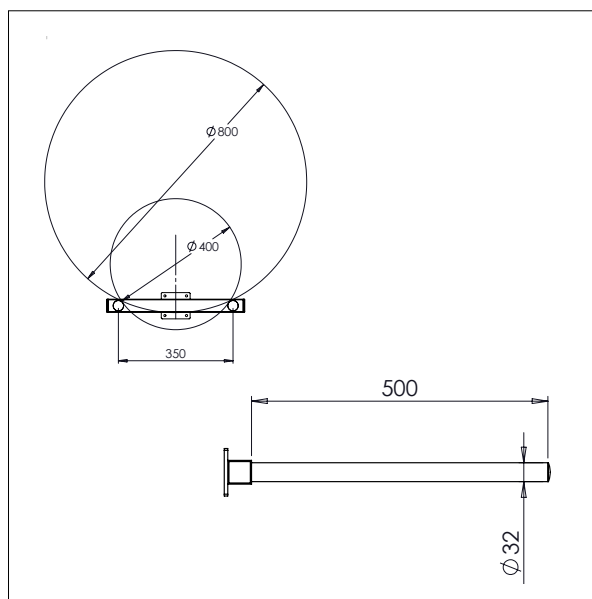

- All measurements in mm

PLATFORM PEHD WITH ROLLER – KP3

L x W: 495 x 495 mm

IMPACT 70 / TOOLS

PLATFORM STAINLESS

- All measurements in mm

PLATFORM STAINLESS – EP1

L x W: 500 x 400 mm

IMPACT 70 / TOOLS

BOOM

- All measurements in mm

BOOM - D1

Ø x L: 60 x 500 mm

BOOM - D2

Ø x L: 60 x 800 mm

IMPACT 70 / TOOLS

DOUBLE BOOM

- All measurements in mm

DOUBLE BOOM – DD1

Ø x L x W: 32 x 500 x 250 mm

Min. width of reel: Ø 300 mm

Max. width of reel: Ø 400 mm

DOUBLE BOOM – DD2

Ø x L x W: 32 x 500 x 350 mm

Min. width of reel: Ø 400 mm

Max. width of reel: Ø 800 mm

IMPACT 70 / TOOLS

FORK

- All measurements in mm

FORK - G1

L x W: 585 x 375 mm

For 600 x 400 mm boxes