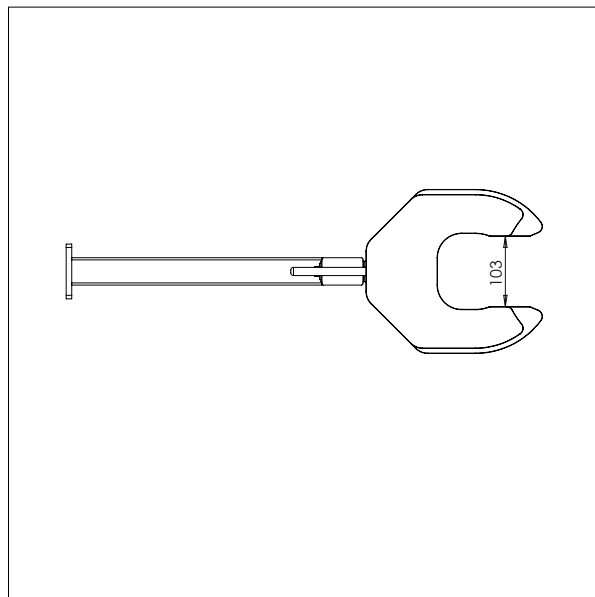

DOUBLE BOOM

- All measurements in mm

DOUBLE BOOM – DD1

Ø x L x W: 32 x 500 x 250 mm

Min. width of reel: Ø 300 mm

Max. width of reel: Ø 400 mm

DOUBLE BOOM – DD2

Ø x L x W: 32 x 500 x 350 mm

Min. width of reel: Ø 400 mm

Max. width of reel: Ø 800 mm

IMPACT 70 / TOOLS

FORK

- All measurements in mm

FORK - G1

L x W: 585 x 375 mm

For 600 x 400 mm boxes

IMPACT 70 / TOOLS

BOOM + V-BLOCK

- All measurements in mm

BOOM + V-BLOCK – DVB1

Boom + V-Block – DVB1

IMPACT 70 / TOOLS

REEL HANDLER

- All measurements in mm

REEL HANDLER - RH

IMPACT 70 / TOOLS

TUBE

- All measurements in mm

TUBE

IMPACT 70 / TOOLS

REEL MANIPULATOR

- All measurements in mm