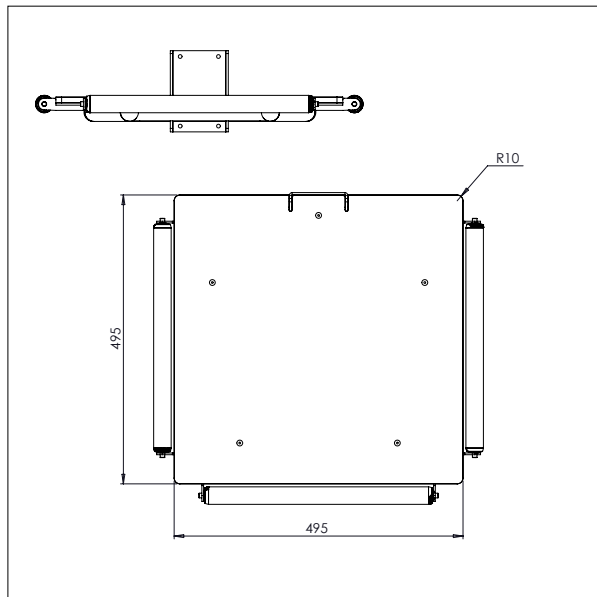

PLATFORM PEHD (PLASTIC)

- All measurements in mm

PLATFORM PEHD – KP1

L x W: 495 x 495 mm

PLATFORM PEHD – KP2

L x W: 600 x 600 mm

IMPACT 70 / TOOLS

PLATFORM PEHD (PLASTIC)

- All measurements in mm

PLATFORM PEHD WITH ROLLER – KP3

L x W: 495 x 495 mm

IMPACT 70 / TOOLS

PLATFORM STAINLESS

- All measurements in mm

PLATFORM STAINLESS – EP1

L x W: 500 x 400 mm

IMPACT 70 / TOOLS

BOOM

- All measurements in mm

BOOM - D1

Ø x L: 60 x 500 mm

BOOM - D2

Ø x L: 60 x 800 mm

IMPACT 70 / TOOLS

DOUBLE BOOM

- All measurements in mm

DOUBLE BOOM – DD1

Ø x L x W: 32 x 500 x 250 mm

Min. width of reel: Ø 300 mm

Max. width of reel: Ø 400 mm

DOUBLE BOOM – DD2

Ø x L x W: 32 x 500 x 350 mm