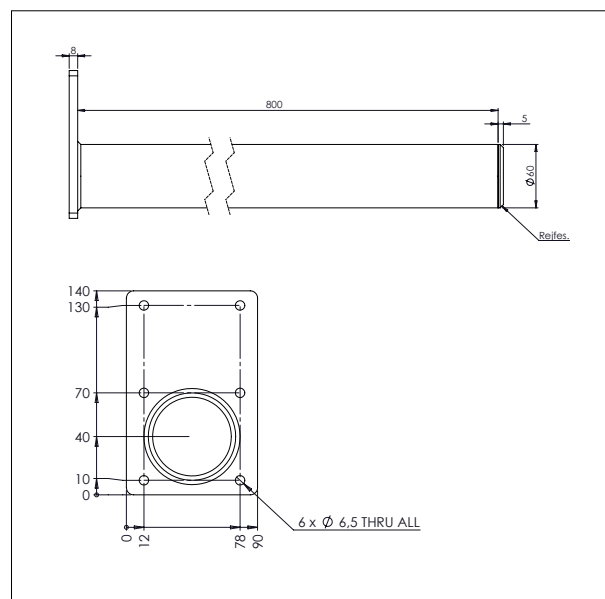

- All measurements in mm

PLATFORM PEHD WITH ROLLER – KP3

L x W: 495 x 495 mm

IMPACT 70 / TOOLS

PLATFORM STAINLESS

- All measurements in mm

PLATFORM STAINLESS – EP1

L x W: 500 x 400 mm

IMPACT 70 / TOOLS

BOOM

- All measurements in mm

BOOM - D1

Ø x L: 60 x 500 mm

BOOM - D2

Ø x L: 60 x 800 mm

IMPACT 70 / TOOLS

DOUBLE BOOM

- All measurements in mm

DOUBLE BOOM – DD1

Ø x L x W: 32 x 500 x 250 mm

Min. width of reel: Ø 300 mm

Max. width of reel: Ø 400 mm

DOUBLE BOOM – DD2

Ø x L x W: 32 x 500 x 350 mm

Min. width of reel: Ø 400 mm

Max. width of reel: Ø 800 mm

IMPACT 70 / TOOLS

FORK

- All measurements in mm

FORK - G1

L x W: 585 x 375 mm

For 600 x 400 mm boxes