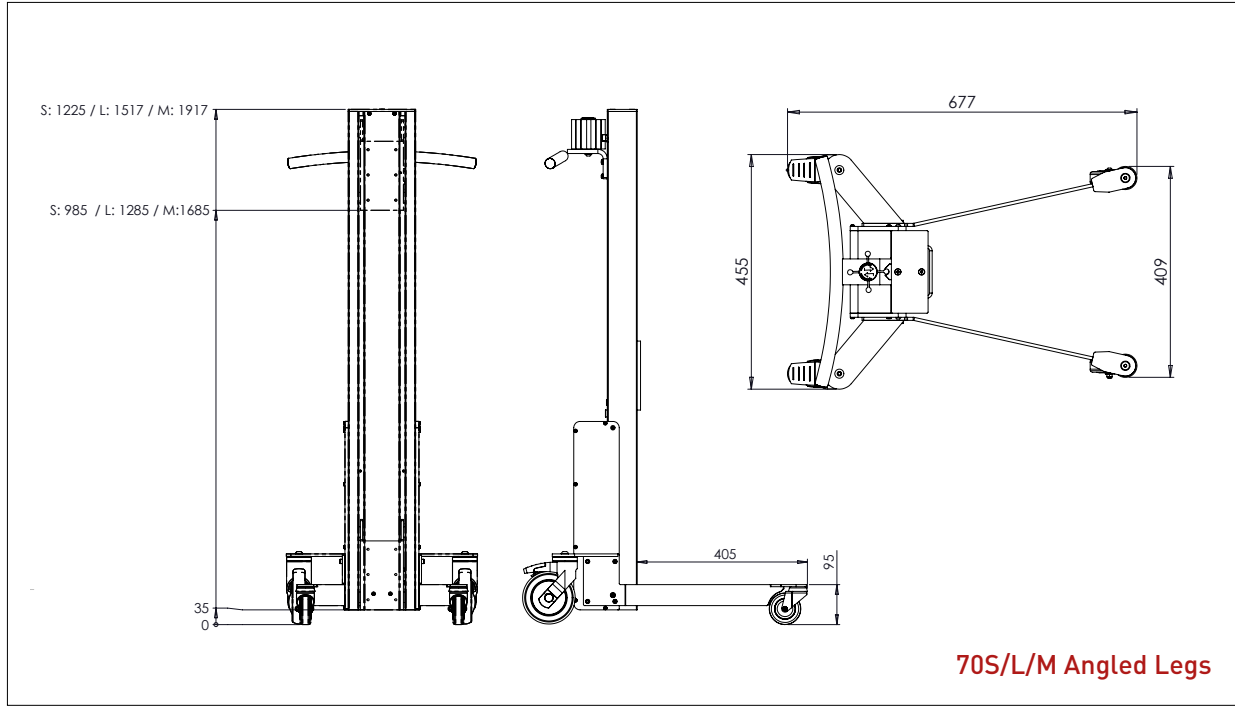

70S/L/M Box Legs

70S/L Straight Legs

70S Truck Legs

IMPACT 70

LIFTERS - DRAWINGS & MEASUREMENTS

- All measurements in mm

IMPACT 70

LIFTERS - DRAWINGS & MEASUREMENTS

- All measurements in mm

IMPACT 70 / TOOLS

PLATFORM WOOD

- All measurements in mm

PLATFORM WOOD - W1

L x W: 400 x 450 mm

PLATFORM WOOD - W2

L x W: 500 x 500 mm

IMPACT 70 / TOOLS

PLATFORM WOOD

- All measurements in mm

PLATFORM WOOD - W3

L x W: 600 x 600 mm

PLATFORM WOOD WITH ROLLER - W4

L x W: 500 x 500 mm

IMPACT 70 / TOOLS

DOUBLE BOOM

- All measurements in mm

DOUBLE BOOM – DD1

Ø x L x W: 32 x 500 x 250 mm

Min. width of reel: Ø 300 mm

Max. width of reel: Ø 400 mm

DOUBLE BOOM – DD2

Ø x L x W: 32 x 500 x 350 mm