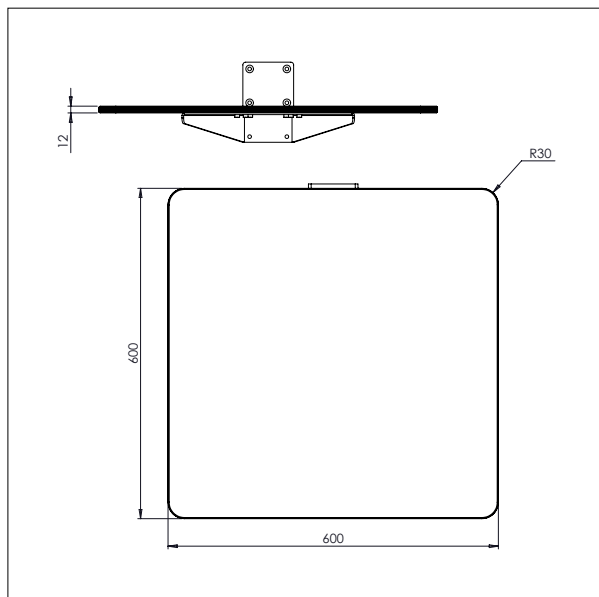

- All measurements in mm

IMPACT 70 / TOOLS

PLATFORM WOOD

- All measurements in mm

PLATFORM WOOD - W1

L x W: 400 x 450 mm

PLATFORM WOOD - W2

L x W: 500 x 500 mm

IMPACT 70 / TOOLS

PLATFORM WOOD

- All measurements in mm

PLATFORM WOOD - W3

L x W: 600 x 600 mm

PLATFORM WOOD WITH ROLLER - W4

L x W: 500 x 500 mm

IMPACT 70 / TOOLS

PLATFORM PEHD (PLASTIC)

- All measurements in mm

PLATFORM PEHD – KP1

L x W: 495 x 495 mm

PLATFORM PEHD – KP2

L x W: 600 x 600 mm

IMPACT 70 / TOOLS

PLATFORM PEHD (PLASTIC)

DOUBLE BOOM

- All measurements in mm

DOUBLE BOOM – DD1

Ø x L x W: 32 x 500 x 250 mm

Min. width of reel: Ø 300 mm

Max. width of reel: Ø 400 mm

DOUBLE BOOM – DD2

Ø x L x W: 32 x 500 x 350 mm