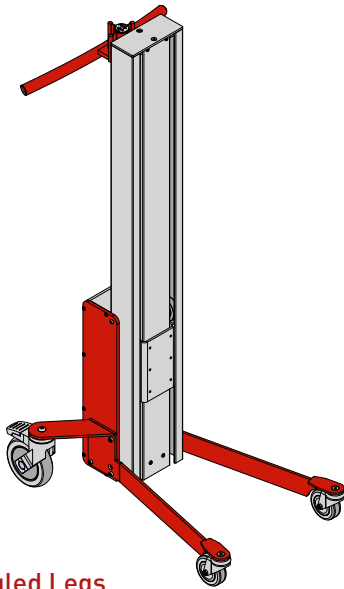

IMPACT 70 LIFTERS & TOOLS

- DRAWINGS & MEASUREMENTS

ASP bvba
Baanakkerweg 3
B-3060 Bertem

+32 (0)16 36 12 24
info@asp-online.be
www.asp-online.be

IMPACT 70

3 MAST HEIGHTS AND 4 LEG TYPES

70S/L/M Angled Legs

70S/L/M Box Legs

70S/L Straight Legs

70S Truck Legs

IMPACT 70

LIFTERS - DRAWINGS & MEASUREMENTS

- All measurements in mm

IMPACT 70

LIFTERS - DRAWINGS & MEASUREMENTS

- All measurements in mm

IMPACT 70 / TOOLS

PLATFORM WOOD

- All measurements in mm

PLATFORM WOOD - W1

L x W: 400 x 450 mm

PLATFORM WOOD - W2

L x W: 500 x 500 mm

DOUBLE BOOM

- All measurements in mm

DOUBLE BOOM – DD1

Ø x L x W: 32 x 500 x 250 mm

Min. width of reel: Ø 300 mm

Max. width of reel: Ø 400 mm

DOUBLE BOOM – DD2

Ø x L x W: 32 x 500 x 350 mm