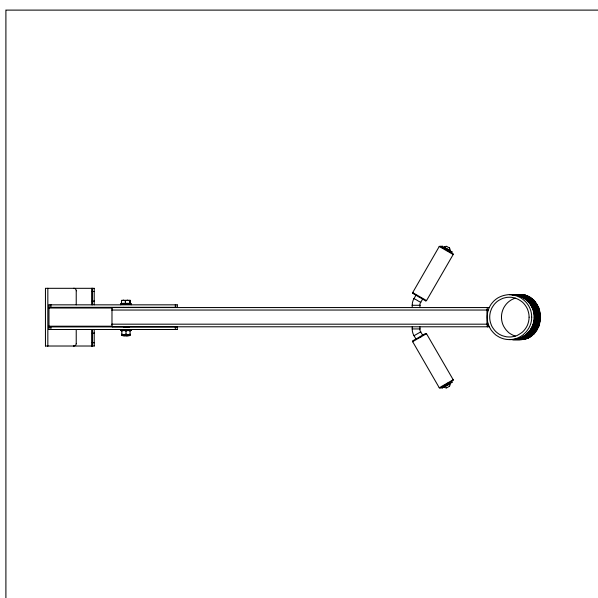

DOUBLE BOOM

- All measurements in mm

DOUBLE BOOM – DD1

Ø x L x W: 32 x 500 x 250 mm

Min. width of reel: Ø 300 mm

Max. width of reel: Ø 400 mm

DOUBLE BOOM – DD2

Ø x L x W: 32 x 500 x 350 mm

Min. width of reel: Ø 400 mm

Max. width of reel: Ø 800 mm

IMPACT 70 / TOOLS

FORK

- All measurements in mm

FORK - G1

L x W: 585 x 375 mm

For 600 x 400 mm boxes

REEL HANDLER - RH

IMPACT 70 / TOOLS

TUBE

- All measurements in mm

TUBE

IMPACT 70 / TOOLS

REEL MANIPULATOR

- All measurements in mm