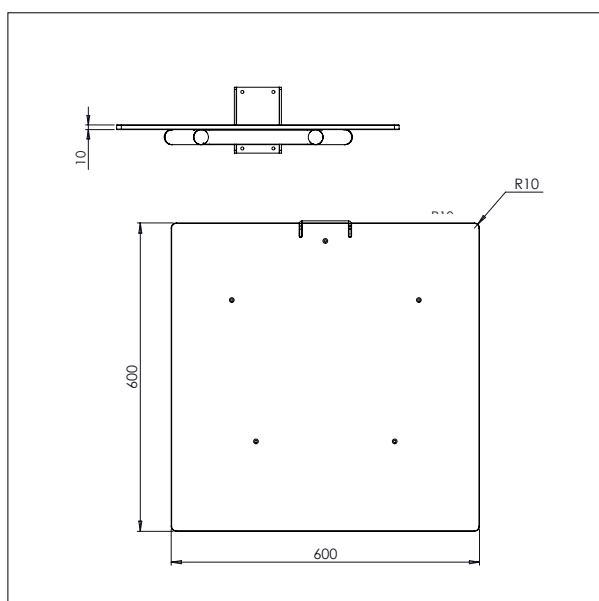

PLATFORM PEHD (PLASTIC)

- All measurements in mm

PLATFORM PEHD – KP1

L x W: 495 x 495 mm

PLATFORM PEHD – KP2

L x W: 600 x 600 mm

IMPACT 70 / TOOLS

PLATFORM PEHD (PLASTIC)

- All measurements in mm

PLATFORM PEHD WITH ROLLER – KP3

L x W: 495 x 495 mm

IMPACT 70 / TOOLS

PLATFORM STAINLESS

- All measurements in mm

PLATFORM STAINLESS – EP1

L x W: 500 x 400 mm

IMPACT 70 / TOOLS

BOOM

- All measurements in mm

BOOM - D1

Ø x L: 60 x 500 mm

BOOM - D2

Ø x L: 60 x 800 mm

IMPACT 70 / TOOLS

DOUBLE BOOM

- All measurements in mm

DOUBLE BOOM – DD1

Ø x L x W: 32 x 500 x 250 mm

Min. width of reel: Ø 300 mm

Max. width of reel: Ø 400 mm

DOUBLE BOOM – DD2

Ø x L x W: 32 x 500 x 350 mm